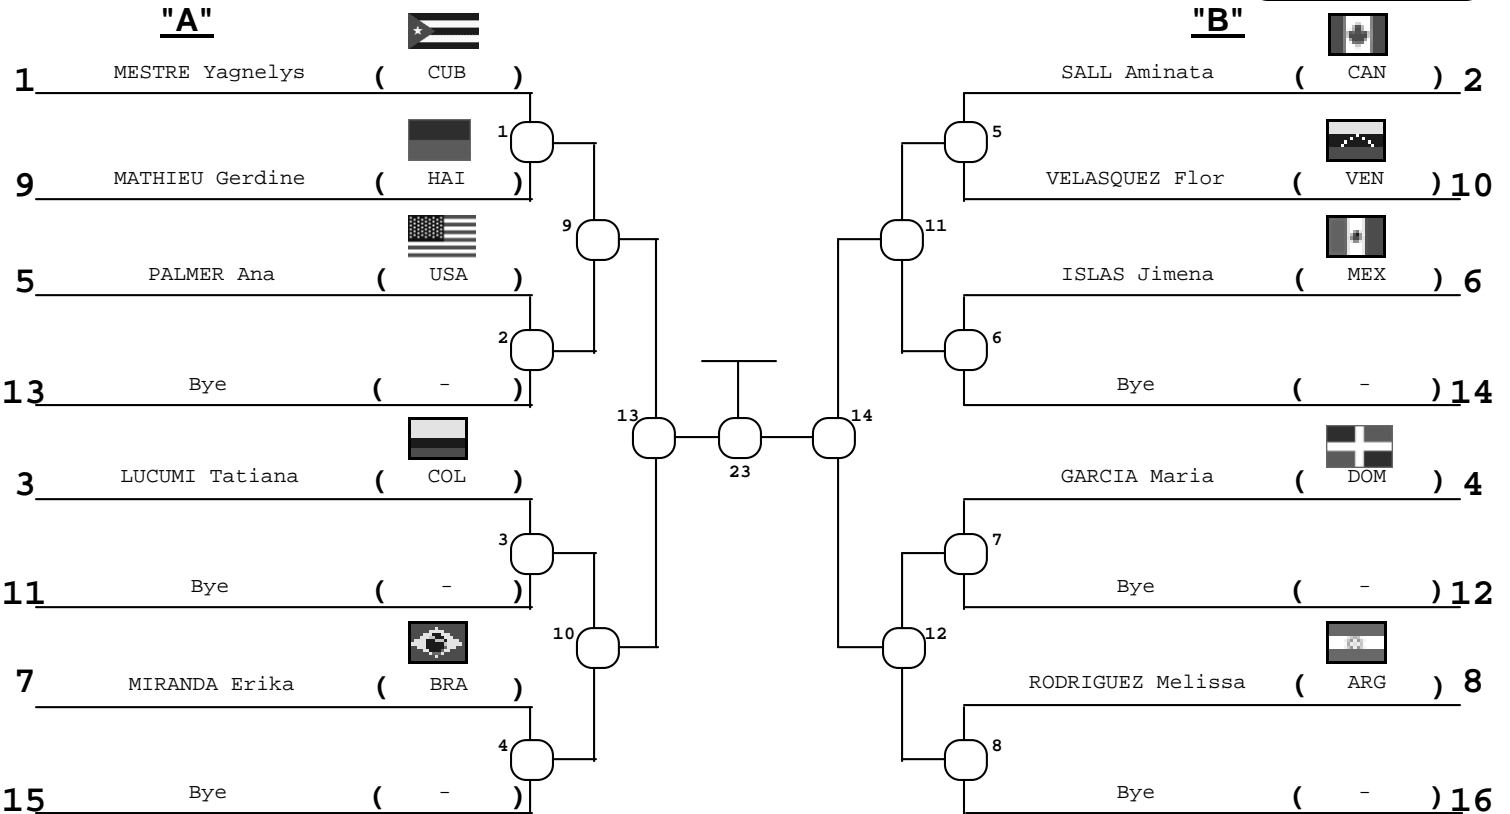

Union Panamericana de Judo

Campeonato Panamericano de Judo 2008

Campeonato Panamericano Senior 2008
Miami, Florida USA

-- [7/5/2008] _ [10/5/2008]

16 Competidores
Competitors

Repechage **Doble Cruzado**
Double Crossed

AREA
MAT#

Competitors: 10 Estimated Time (min): 70 # Combats: 14

Adulto
52 kg
Femenino