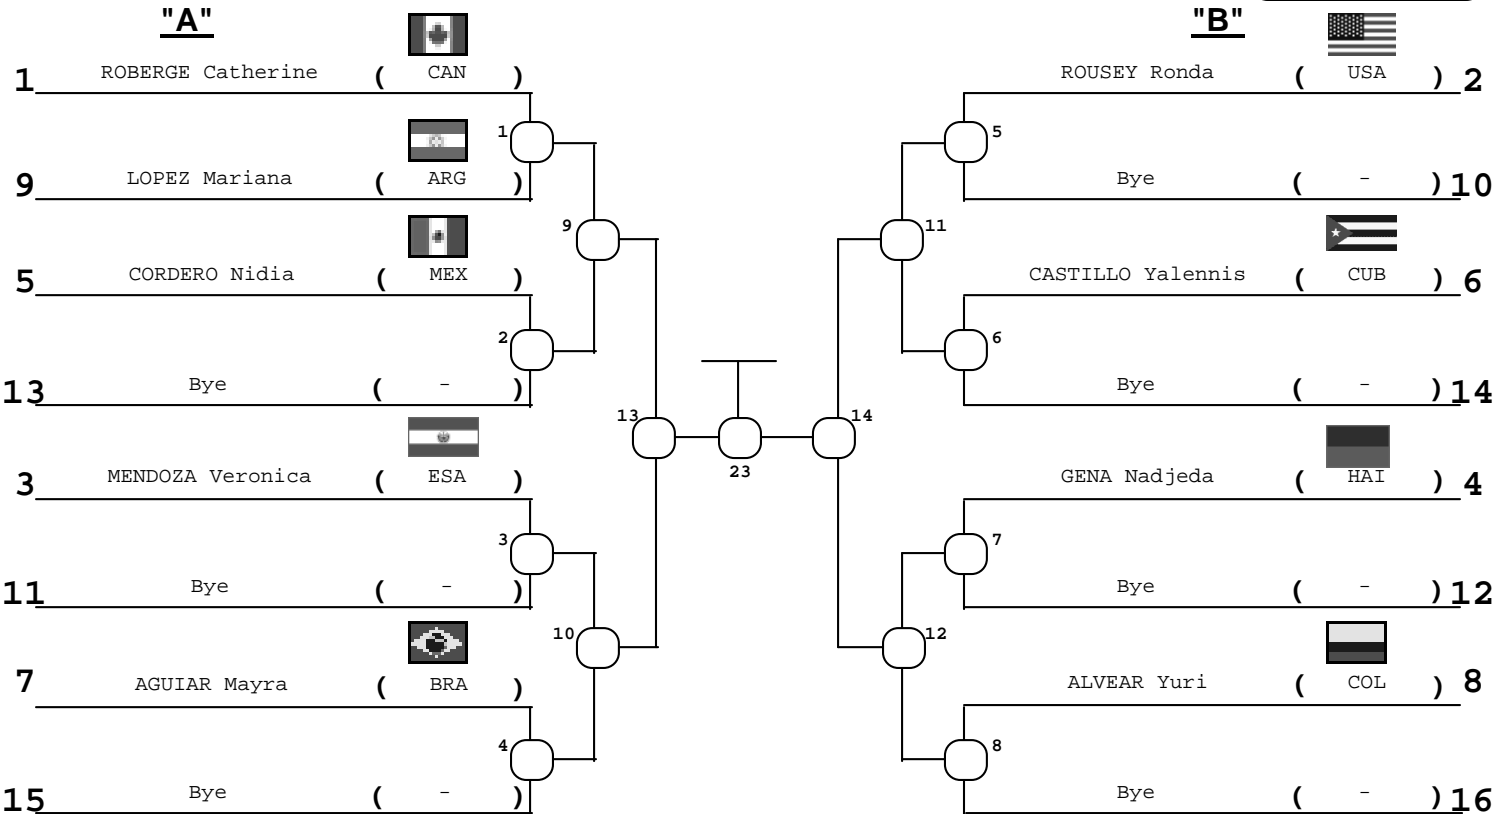

Union Panamericana de Judo

Campeonato Panamericano de Judo 2008

Campeonato Panamericano Senior 2008
Miami, Florida USA

-- [7/5/2008] _ [10/5/2008]

16 Competidores
Competitors

Repechage Doble Cruzado
Double Crossed

AREA
MAT#

Competitors: 9 Estimated Time (min): 63 # Combats: 13

Adulto
70 kg
Femenino

Repechage "A"