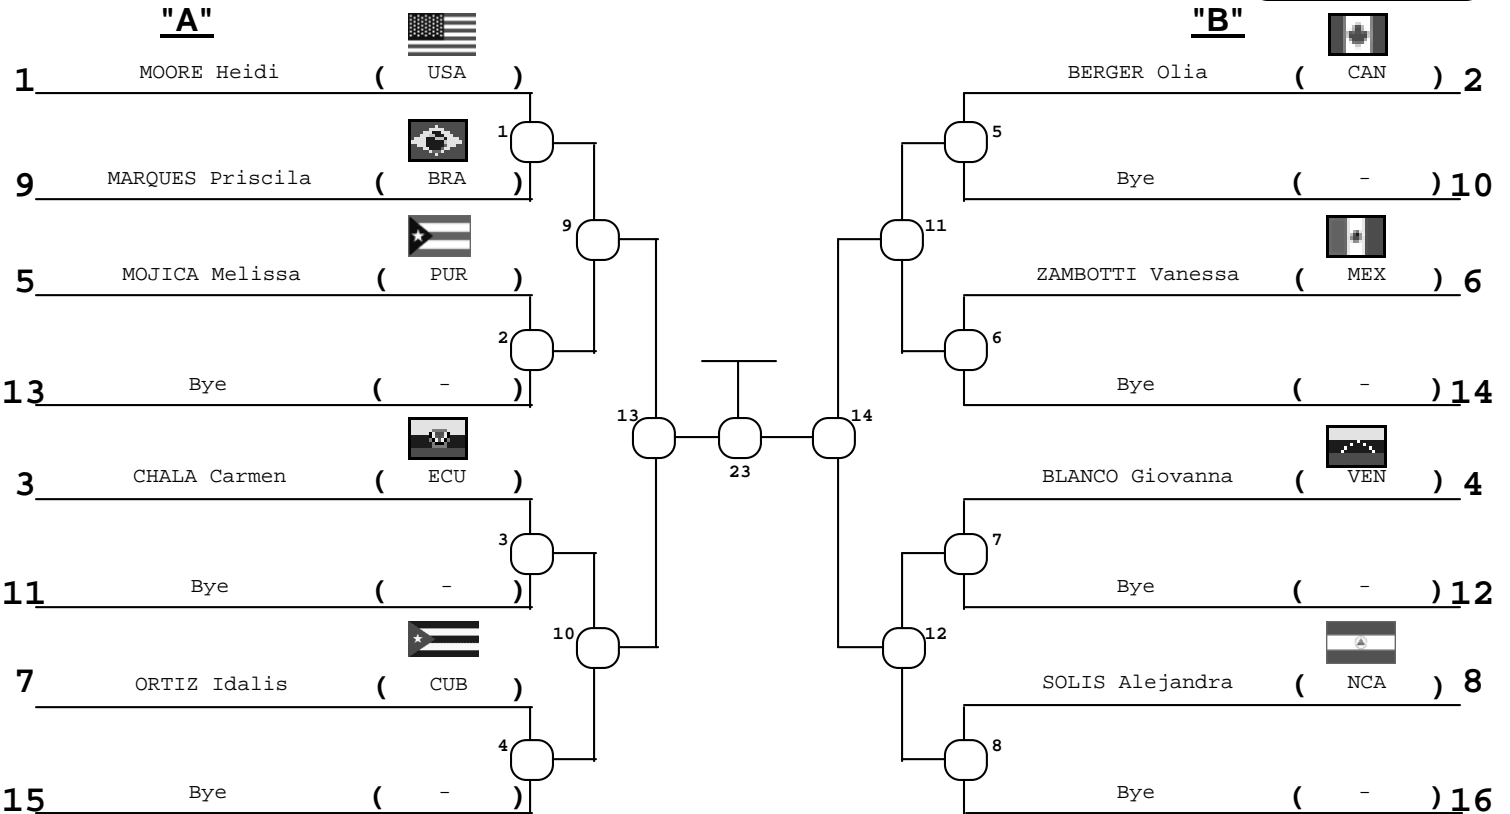

Union Panamericana de Judo

Campeonato Panamericano de Judo 2008

Campeonato Panamericano Senior 2008
Miami, Florida USA

-- [7/5/2008] _ [10/5/2008]

16 Competidores
Competitors

Repechage Doble Cruzado
Double Crossed

AREA
MAT#

Competitors: 9 Estimated Time (min): 63 # Combats: 13

Adulto
+78 kg
Femenino

Repechage "A"