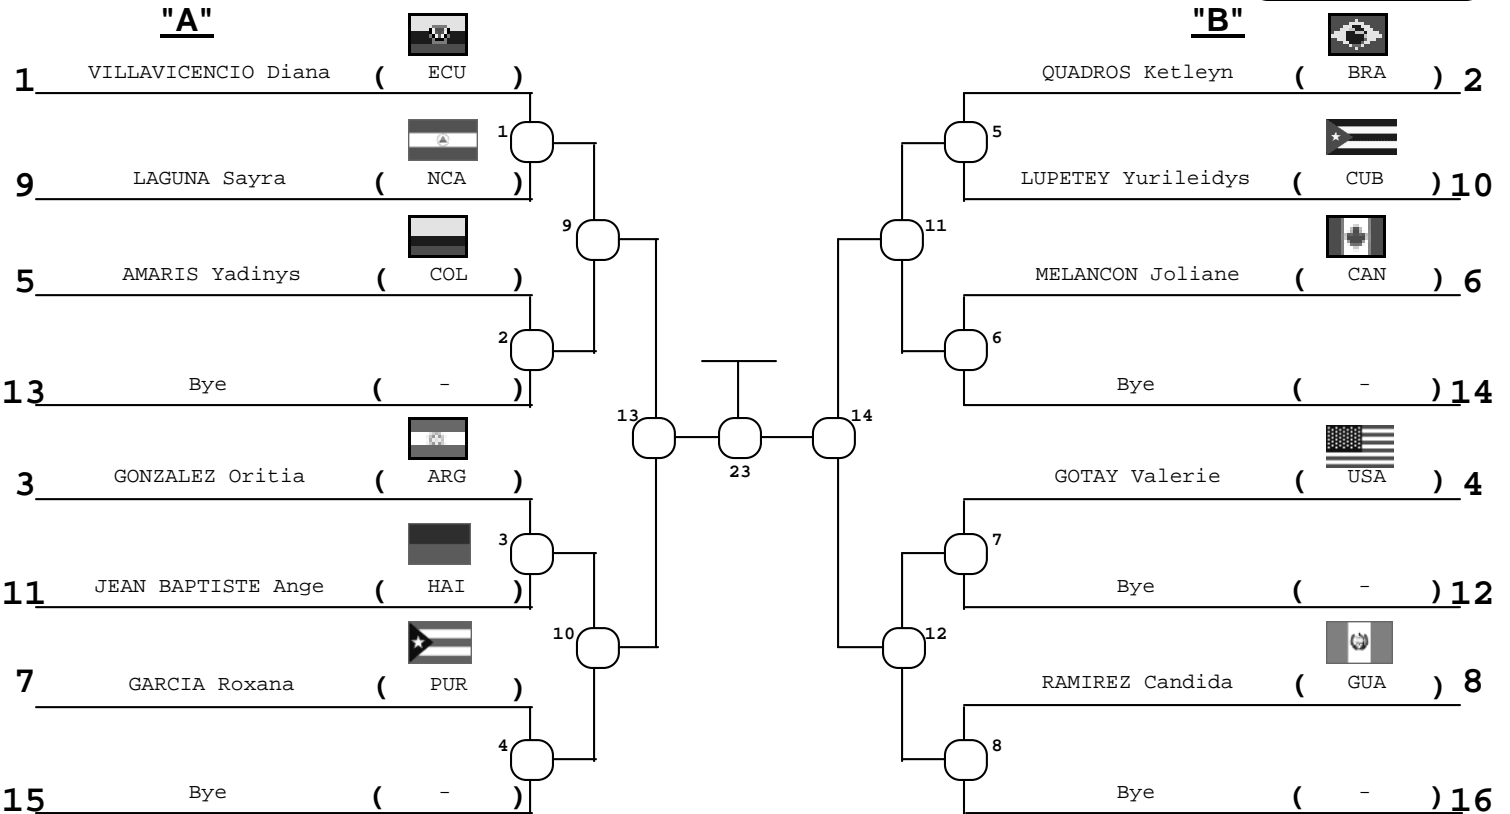

Union Panamericana de Judo

Campeonato Panamericano de Judo 2008

Campeonato Panamericano Senior 2008
Miami, Florida USA

-- [7/5/2008] _ [10/5/2008]

16 Competidores
Competitors

Repechage Doble Cruzado
Double Crossed

AREA
MAT#

Competitors: 11 Estimated Time (min): 78 # Combats: 16

Adulto
57 kg
Femenino