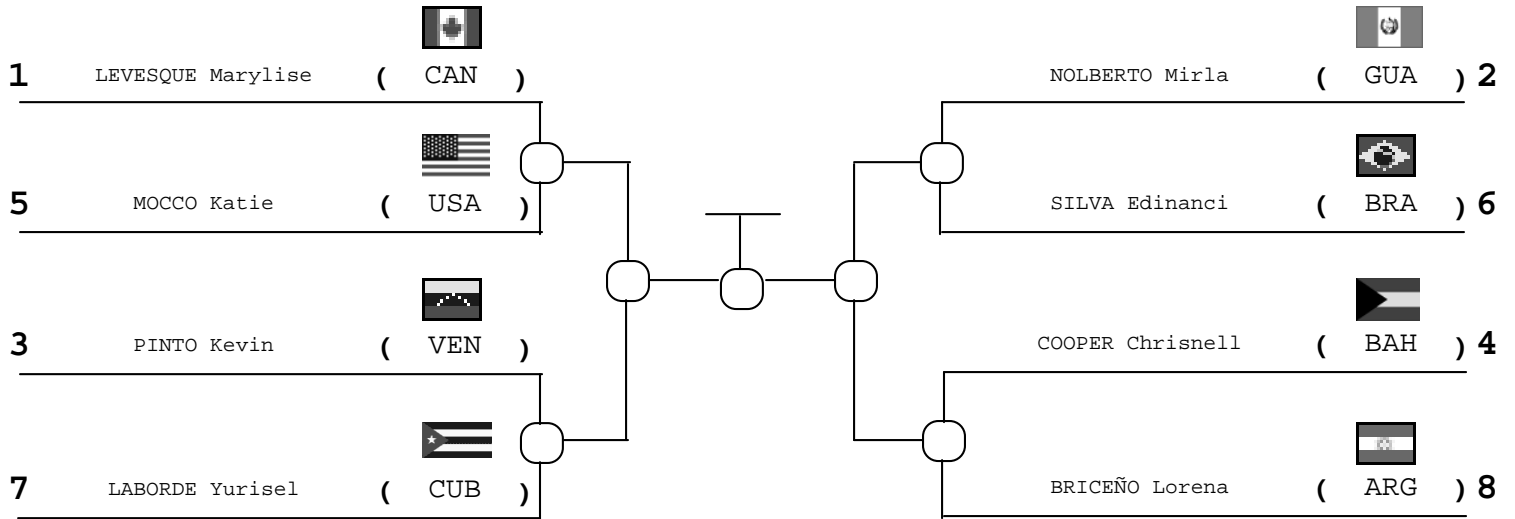

Union Panamericana de Judo
Campeonato Panamericano de Judo 2008
Campeonato Panamericano Senior 2008
Miami, Florida USA

-- [7/5/2008] _ [10/5/2008]

8	Competidores	Repechage	Doble Cruzado	Double Crossed	AREA
	Competitors				MAT
# Competitors:	8	Estimated Time (min):	55	# Combats:	11

Adulto
78 kg
Femenino

"A"

"B"

Repechage "A"

Repechage "B"